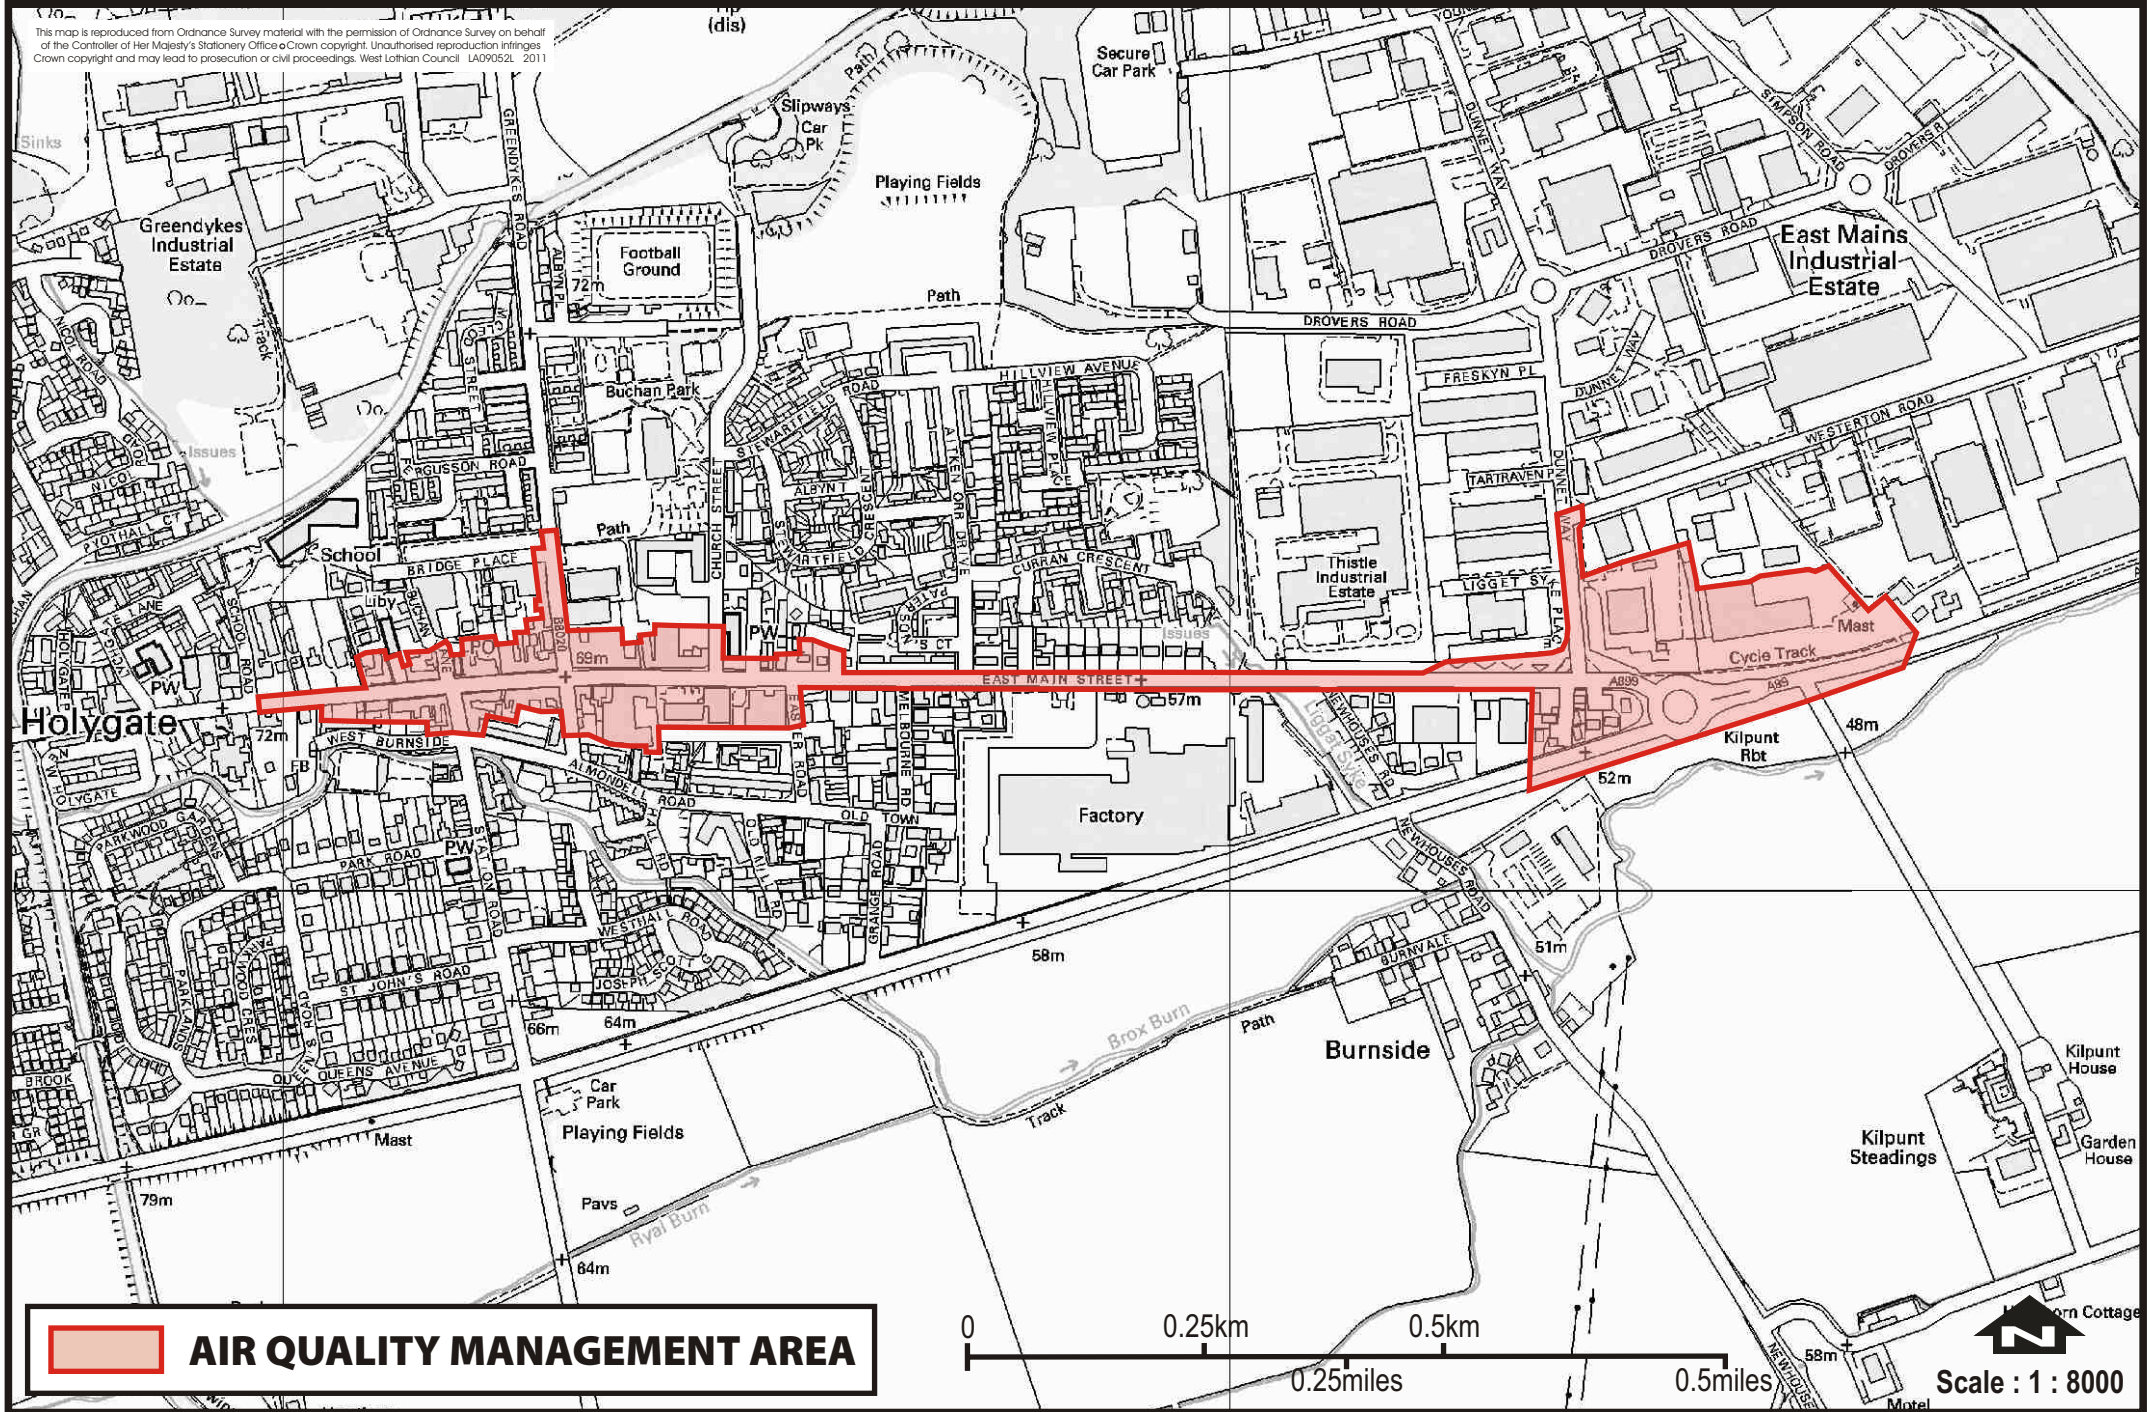

BROXBURN AIR QUALITY MANAGEMENT AREA 2011

AIR QUALITY MANAGEMENT AREA

0 0.25km 0.5km
0.25miles 0.5miles

Scale : 1 : 8000